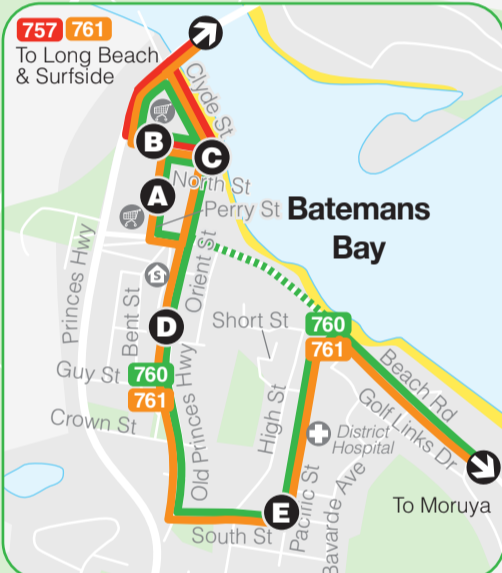

- Street Legend**
1. Sea St
 2. Vista Ave
 3. Ridge St
 4. Christopher Cr
 5. Domic Dr
 6. View St
 7. Peter Cr
 8. John Oxley Cr
 9. Thomas Mitchell Cr
 10. Explorer Way
 11. Berrima Pde

- Street Legend**
12. Ainslie Pde
 13. Yarralumla Cres
 14. Red Hill Pde
 15. Ainslie Pde
 16. Kingston Pl
 17. Surfside Ave

- Legend**
- Bus Route
 - ⋯ Occasional Service
 - 760 Route Number
 - 🛒 Shopping Centre
 - 🎓 School
 - 🏥 Hospital
 - Ⓐ Map Reference

Bus to Moruya (see insert)