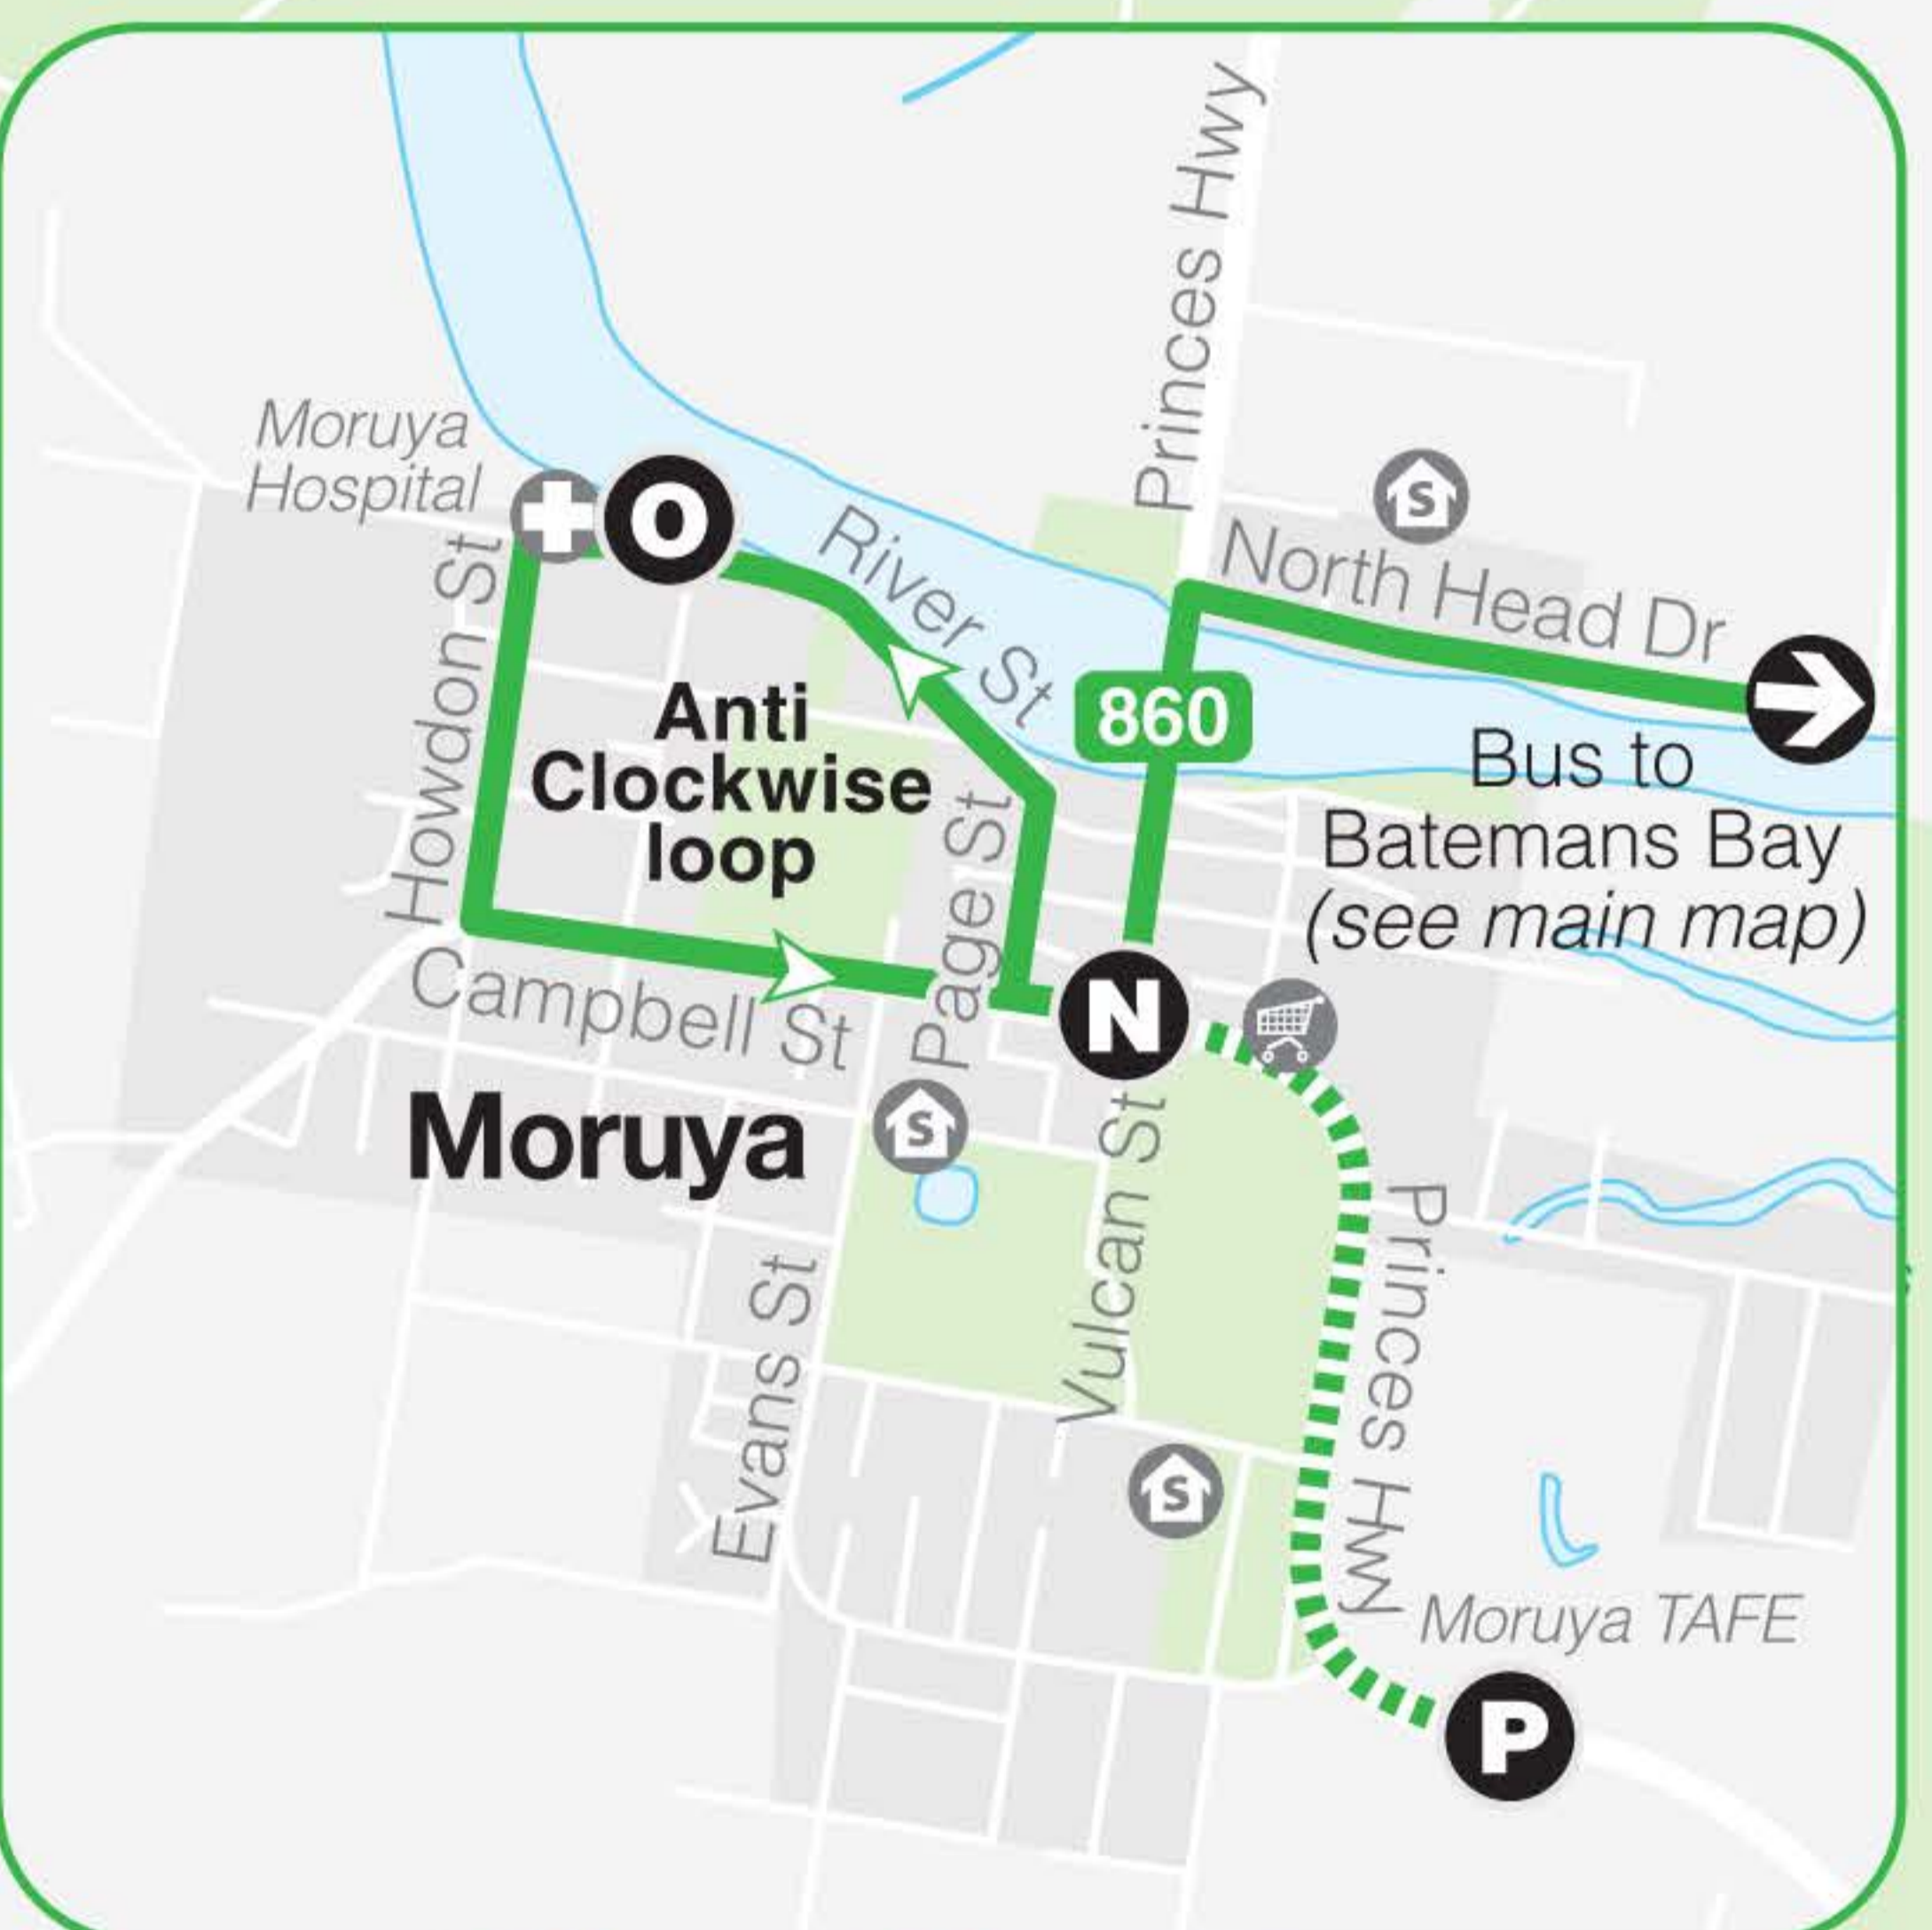

Batemans Bay Regional Network Map

Base Map: UBD DG08/01

- Street Legend**
1. Sea St
 2. Vista Ave
 3. Ridge St
 4. Christopher Cres
 5. Dominic Dr
 6. View St
 7. Peter Cres
 8. John St
 9. John Oxley Cres
 10. Thomas Mitchell Cres
 11. Wentworth Ave
 12. Explorer Way
 13. Bligh St
 14. Surf Beach Ave
 15. Berrima Pde

- Street Legend**
16. Ainslie Pde
 17. Yarralumla Cres
 18. Red Hill Pde
 19. Ainslie Pde
 20. Kingston Pl
 21. Surfside Ave

T (02) 4472 4040
E priorsbus@sctelco.net.au

- Legend**
- Bus Route
 - ⋯ Occasional Service
 - 860** Route Number
 - 🛒 Shopping Centre
 - 🎓 School
 - 🏥 Hospital
 - Ⓐ Map Reference

i See other side for Timetables →

Bus to Moruya (see insert)

See insert