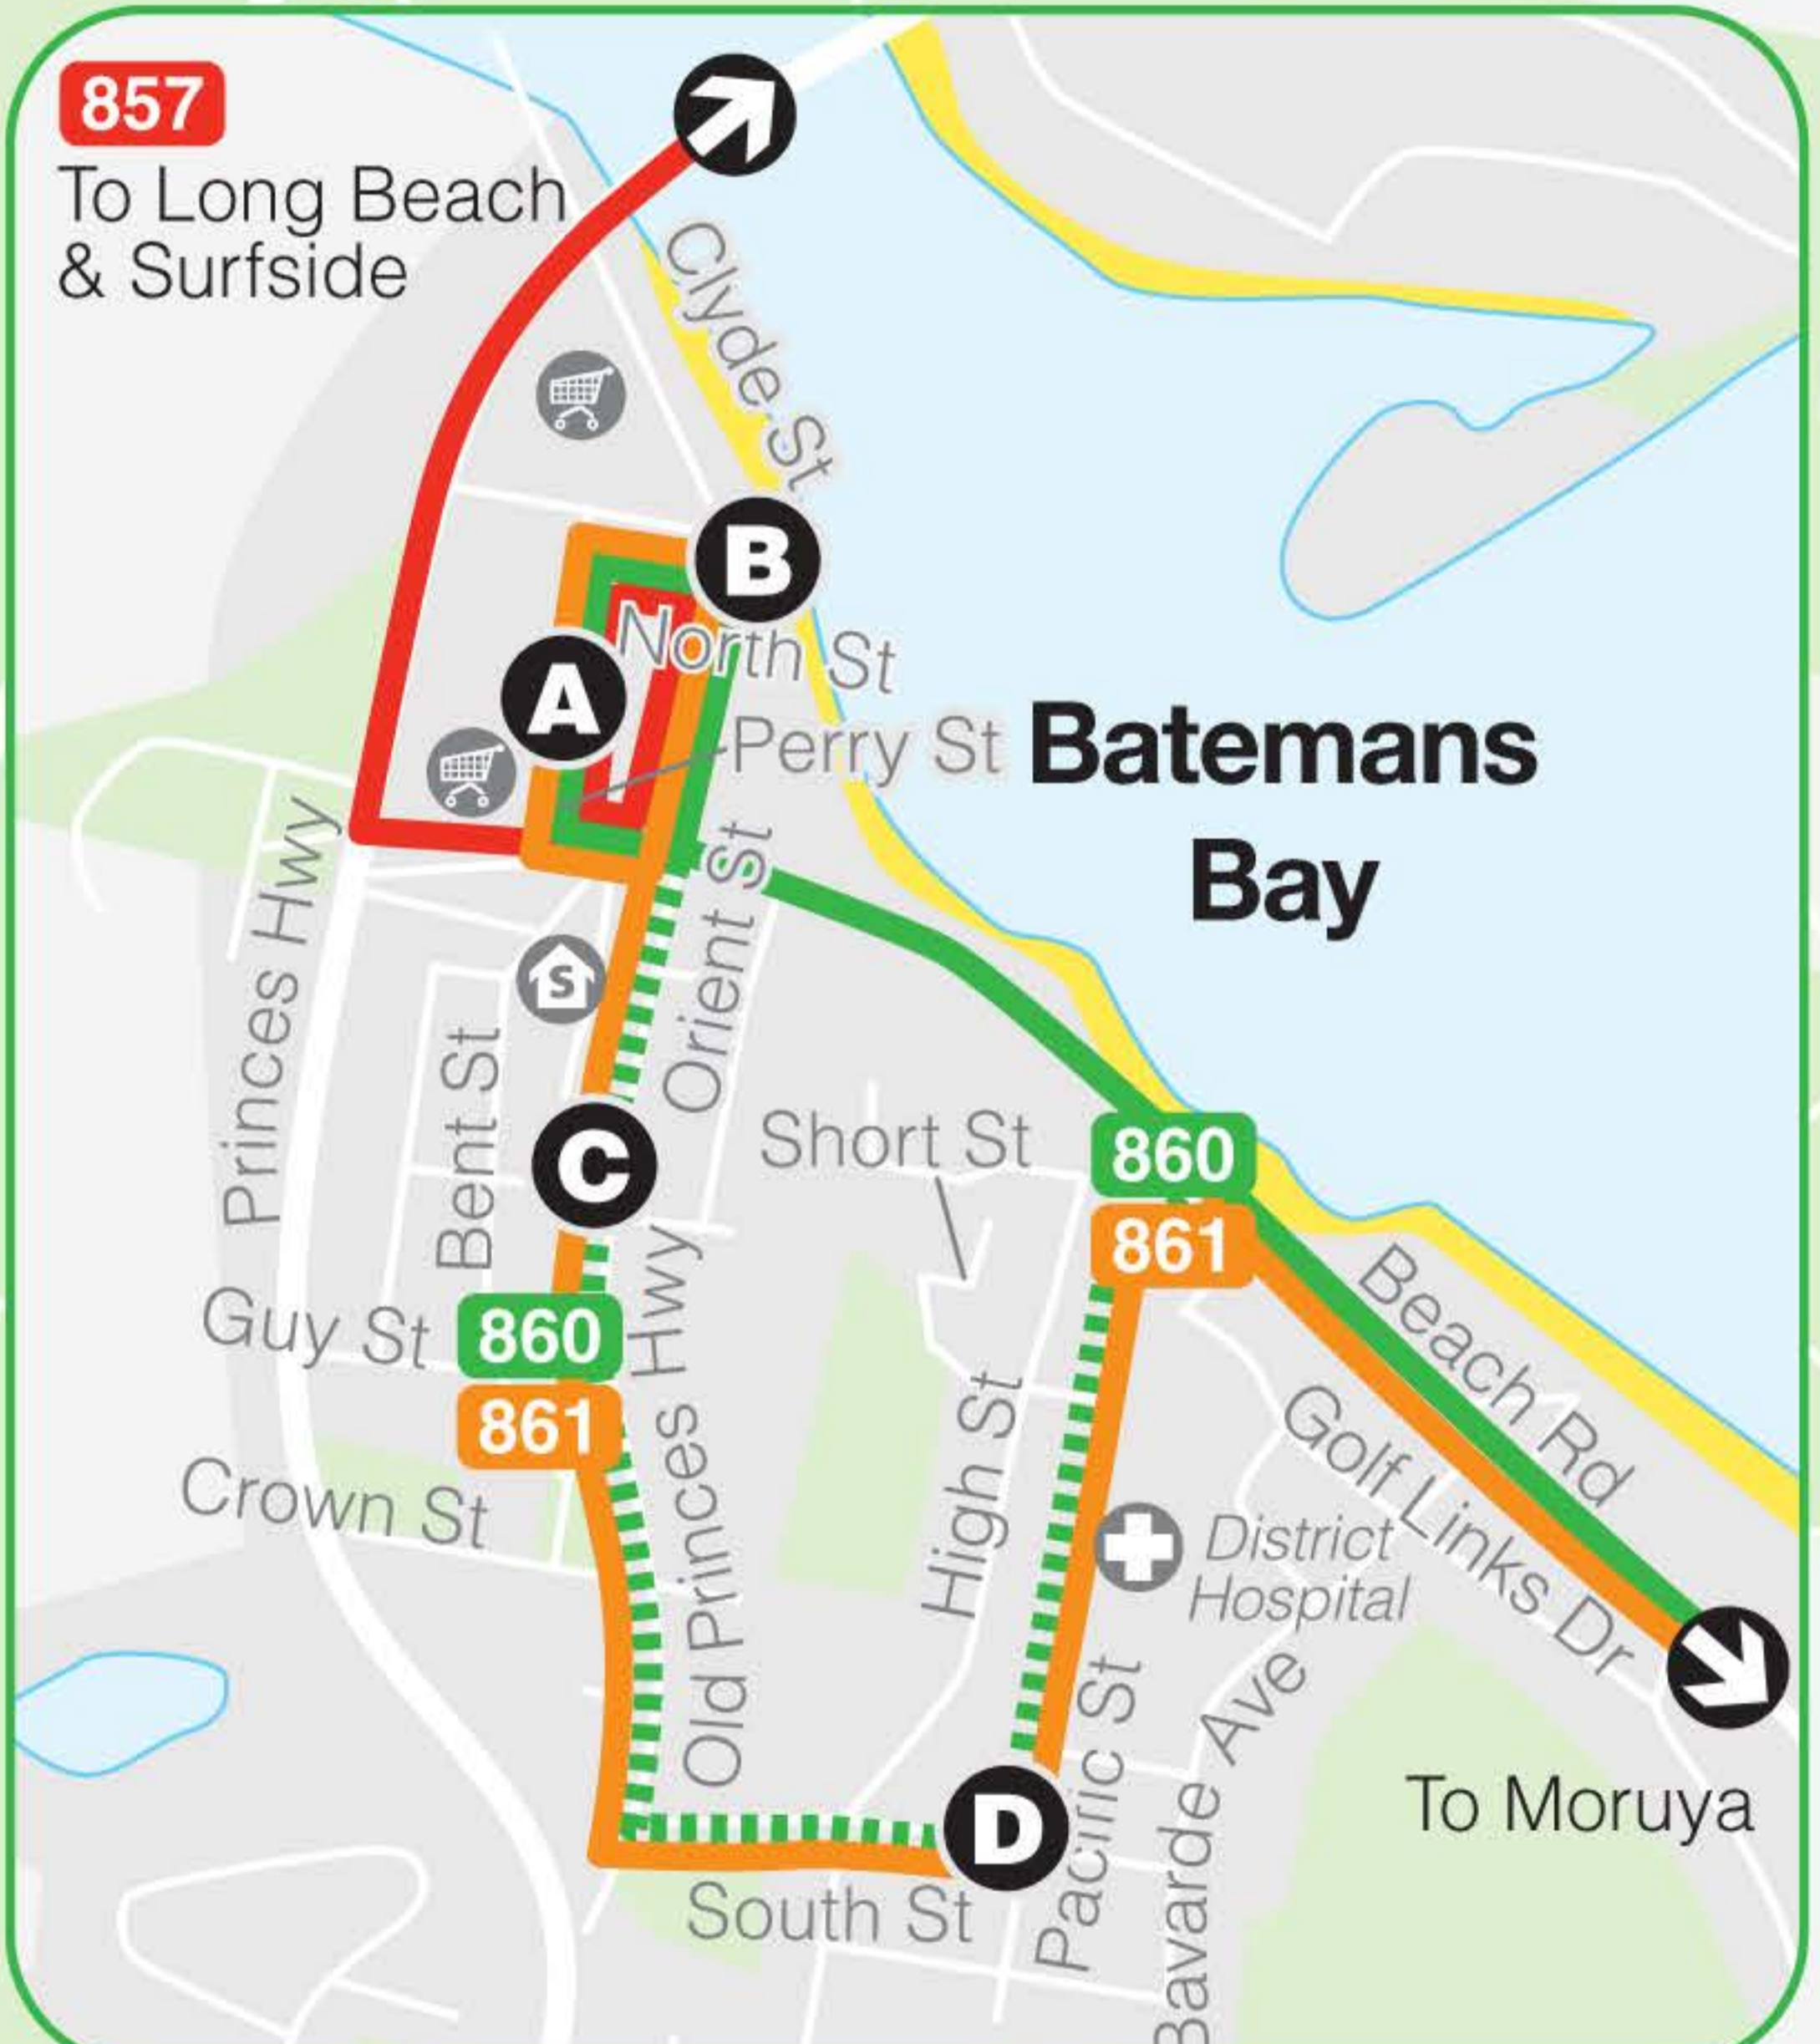

Batemans Bay Regional Network Map

Base Map: UBD DG08/01

- Street Legend**
1. Sea St
 2. Vista Ave
 3. Ridge St
 4. Christopher Cres
 5. Dominic Dr
 6. View St
 7. Peter Cres
 8. John St
 9. John Oxley Cres
 10. Thomas Mitchell Cres
 11. Wentworth Ave
 12. Explorer Way
 13. Bligh St
 14. Surf Beach Ave
 15. Berrima Pde

- Street Legend**
16. Ainslie Pde
 17. Yarralumla Cres
 18. Red Hill Pde
 19. Ainslie Pde
 20. Kingston Pl
 21. Surfside Ave

T (02) 4472 4040
E priorsbus@sctelco.net.au

- Legend**
- Bus Route
 - ⋯ Occasional Service
 - 860** Route Number
 - 🛒 Shopping Centre
 - 🎓 School
 - 🏥 Hospital
 - Ⓐ Map Reference

i See other side for Timetables →

Bus to Moruya (see insert)

See insert