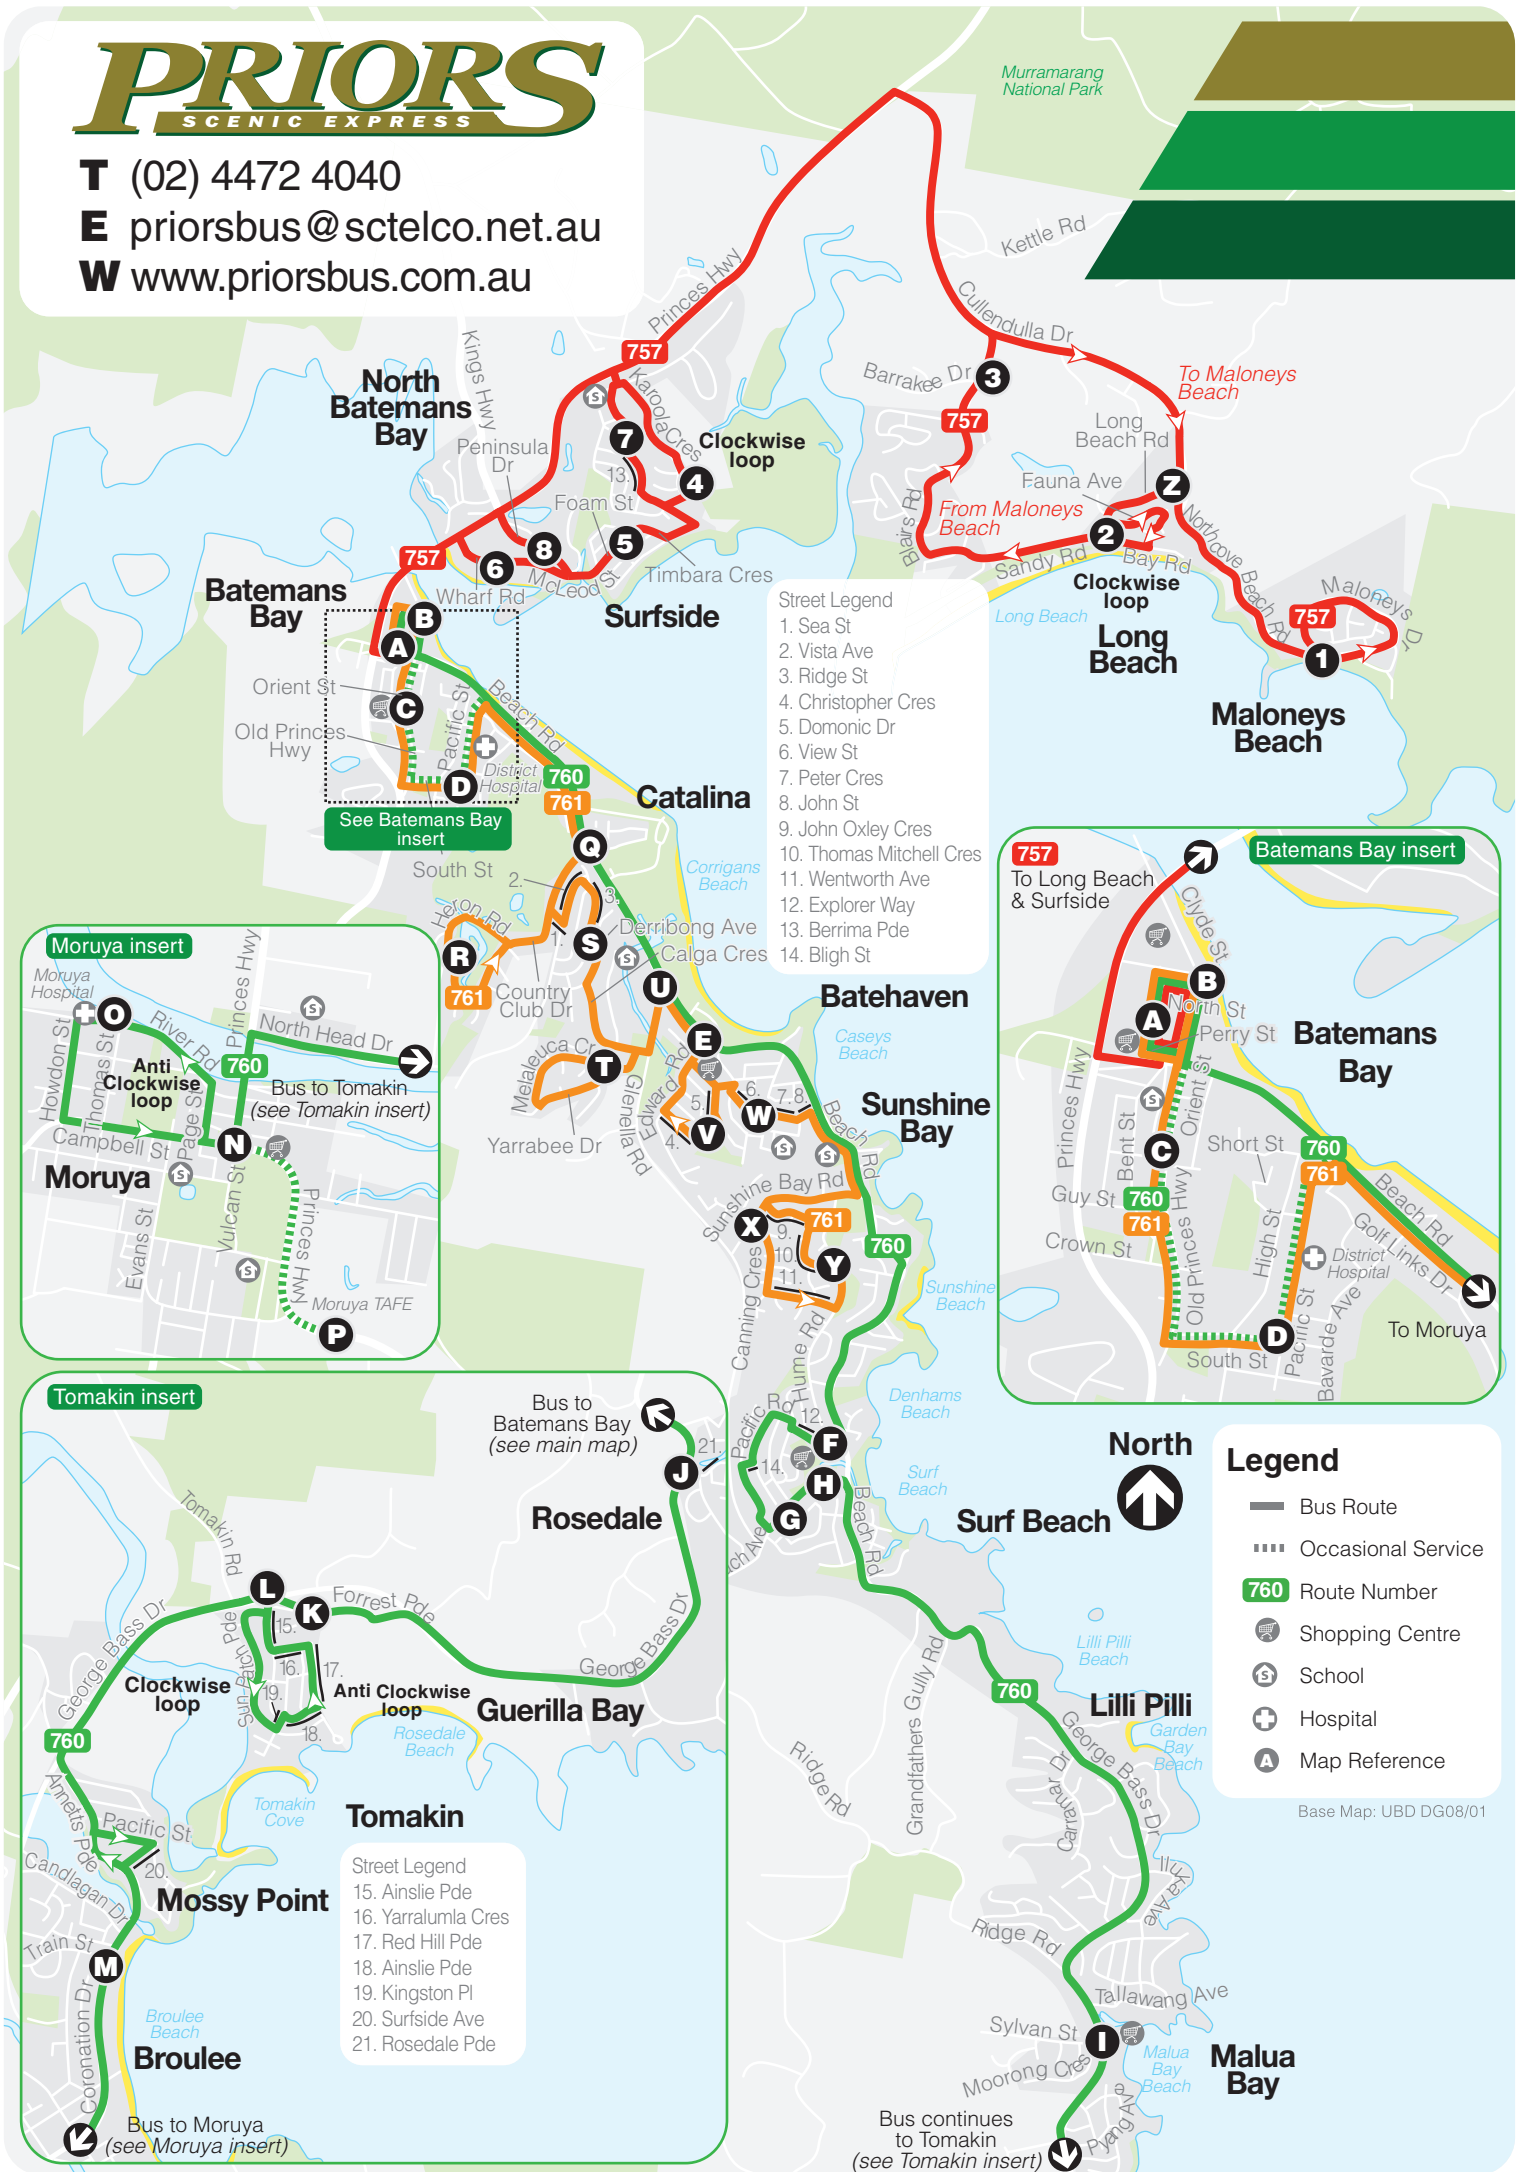

PRIORS

SCENIC EXPRESS

T (02) 4472 4040

E priorsbus@sctelco.net.au

W www.priorsbus.com.au

- Street Legend**
1. Sea St
 2. Vista Ave
 3. Ridge St
 4. Christopher Cres
 5. Domicnic Dr
 6. View St
 7. Peter Cres
 8. John St
 9. John Oxley Cres
 10. Thomas Mitchell Cres
 11. Wentworth Ave
 12. Explorer Way
 13. Berrima Pde
 14. Bligh St

- Legend**
- Bus Route
 - ⋯ Occasional Service
 - 760 Route Number
 - 🛍 Shopping Centre
 - 🎓 School
 - 🏥 Hospital
 - A Map Reference

Base Map: UBD DG08/01