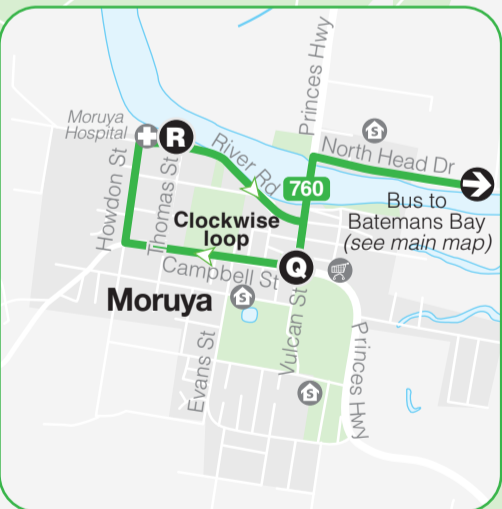

- Street Legend**
1. Sea St
 2. Vista Ave
 3. Ridge St
 4. Christopher Cr
 5. Domic Dr
 6. View St
 7. Peter Cr
 8. John Oxley Cr
 9. Thomas Mitchell Cr
 10. Explorer Way
 11. Berrima Pde

- Street Legend**
12. Ainslie Pde
 13. Yarralumla Cres
 14. Red Hill Pde
 15. Ainslie Pde
 16. Kingston Pl
 17. Surfside Ave

- Legend**
- Bus Route
 - ⋯ Occasional Service
 - 760 Route Number
 - 🛒 Shopping Centre
 - 🎓 School
 - 🏥 Hospital
 - Ⓐ Map Reference

Bus to Moruya (see insert)