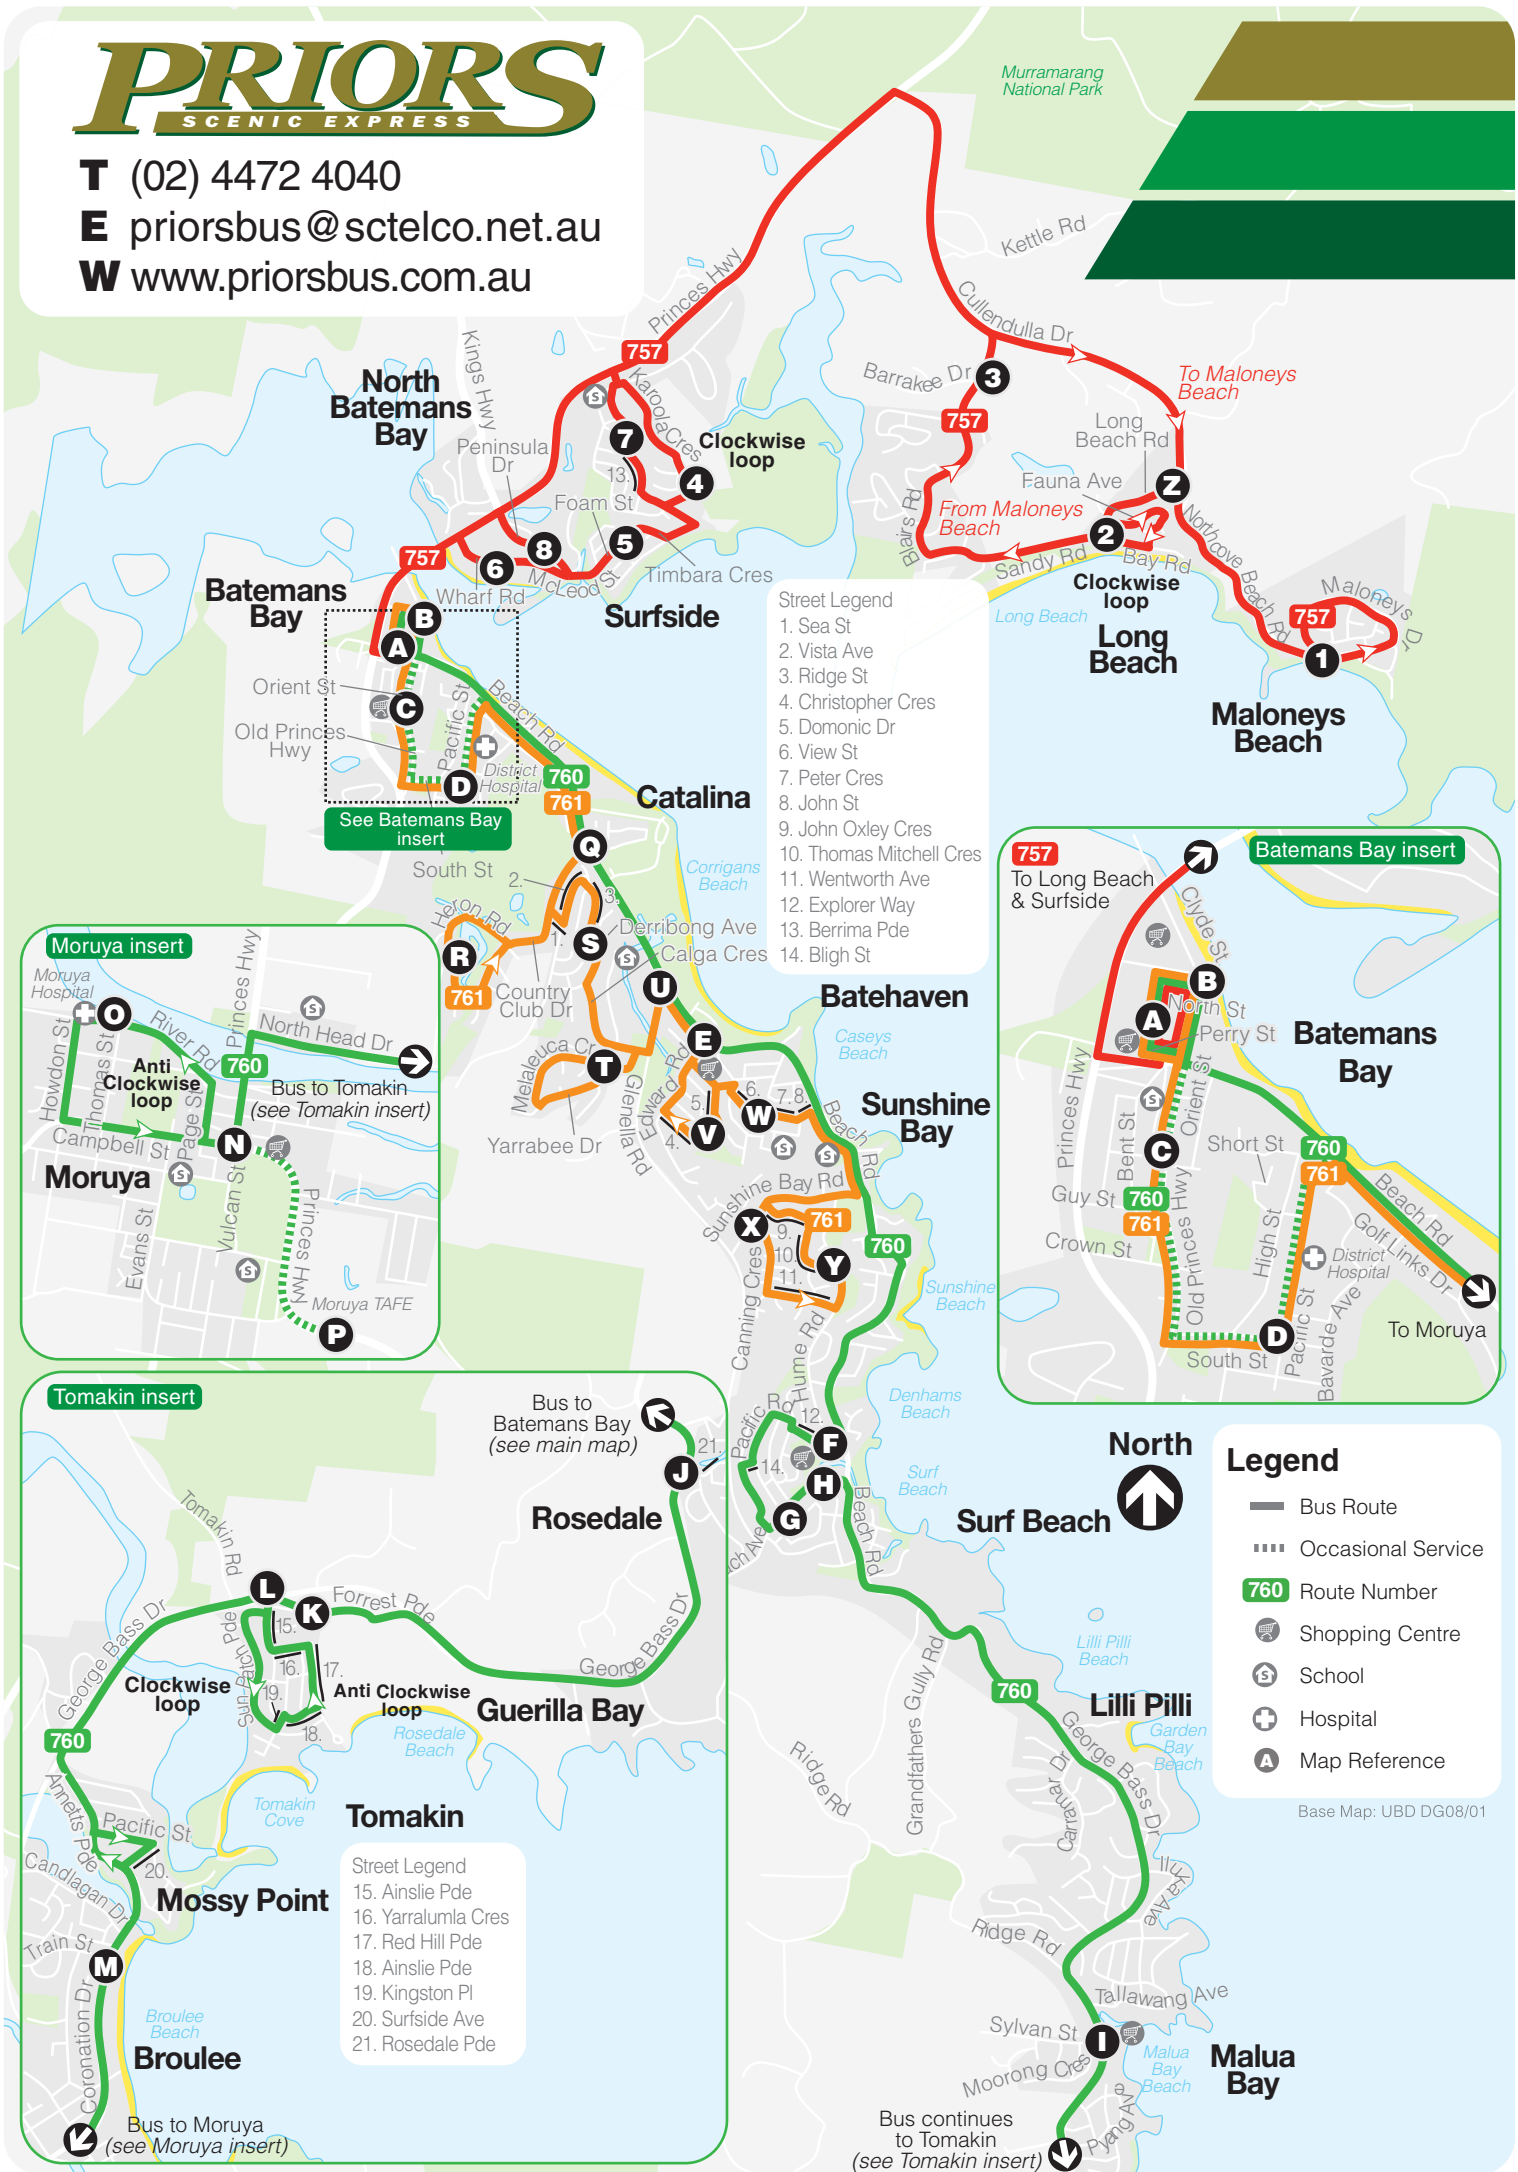

PRIORS

SCENIC EXPRESS

T (02) 4472 4040

E priorsbus@sctelco.net.au

W www.priorsbus.com.au

1. **Street Legend**
1. Sea St
  2. Vista Ave
  3. Ridge St
  4. Christopher Cres
  5. Domicnic Dr
  6. View St
  7. Peter Cres
  8. John St
  9. John Oxley Cres
  10. Thomas Mitchell Cres
  11. Wentworth Ave
  12. Explorer Way
  13. Berrima Pde
  14. Bligh St

See Batemans Bay insert

Moruya insert

Anti Clockwise loop

Bus to Tomakin (see Tomakin insert)

Batemans Bay insert

To Long Beach & Surfside

To Moruya

Tomakin insert

Bus to Batemans Bay (see main map)

Clockwise loop

Anti Clockwise loop

Bus to Moruya (see Moruya insert)

1. **Legend**
2. Bus Route
   - ⋯ Occasional Service
   - 760 Route Number
   - 🛍 Shopping Centre
   - 🎓 School
   - 🏥 Hospital
   - A Map Reference

Base Map: UBD DG08/01