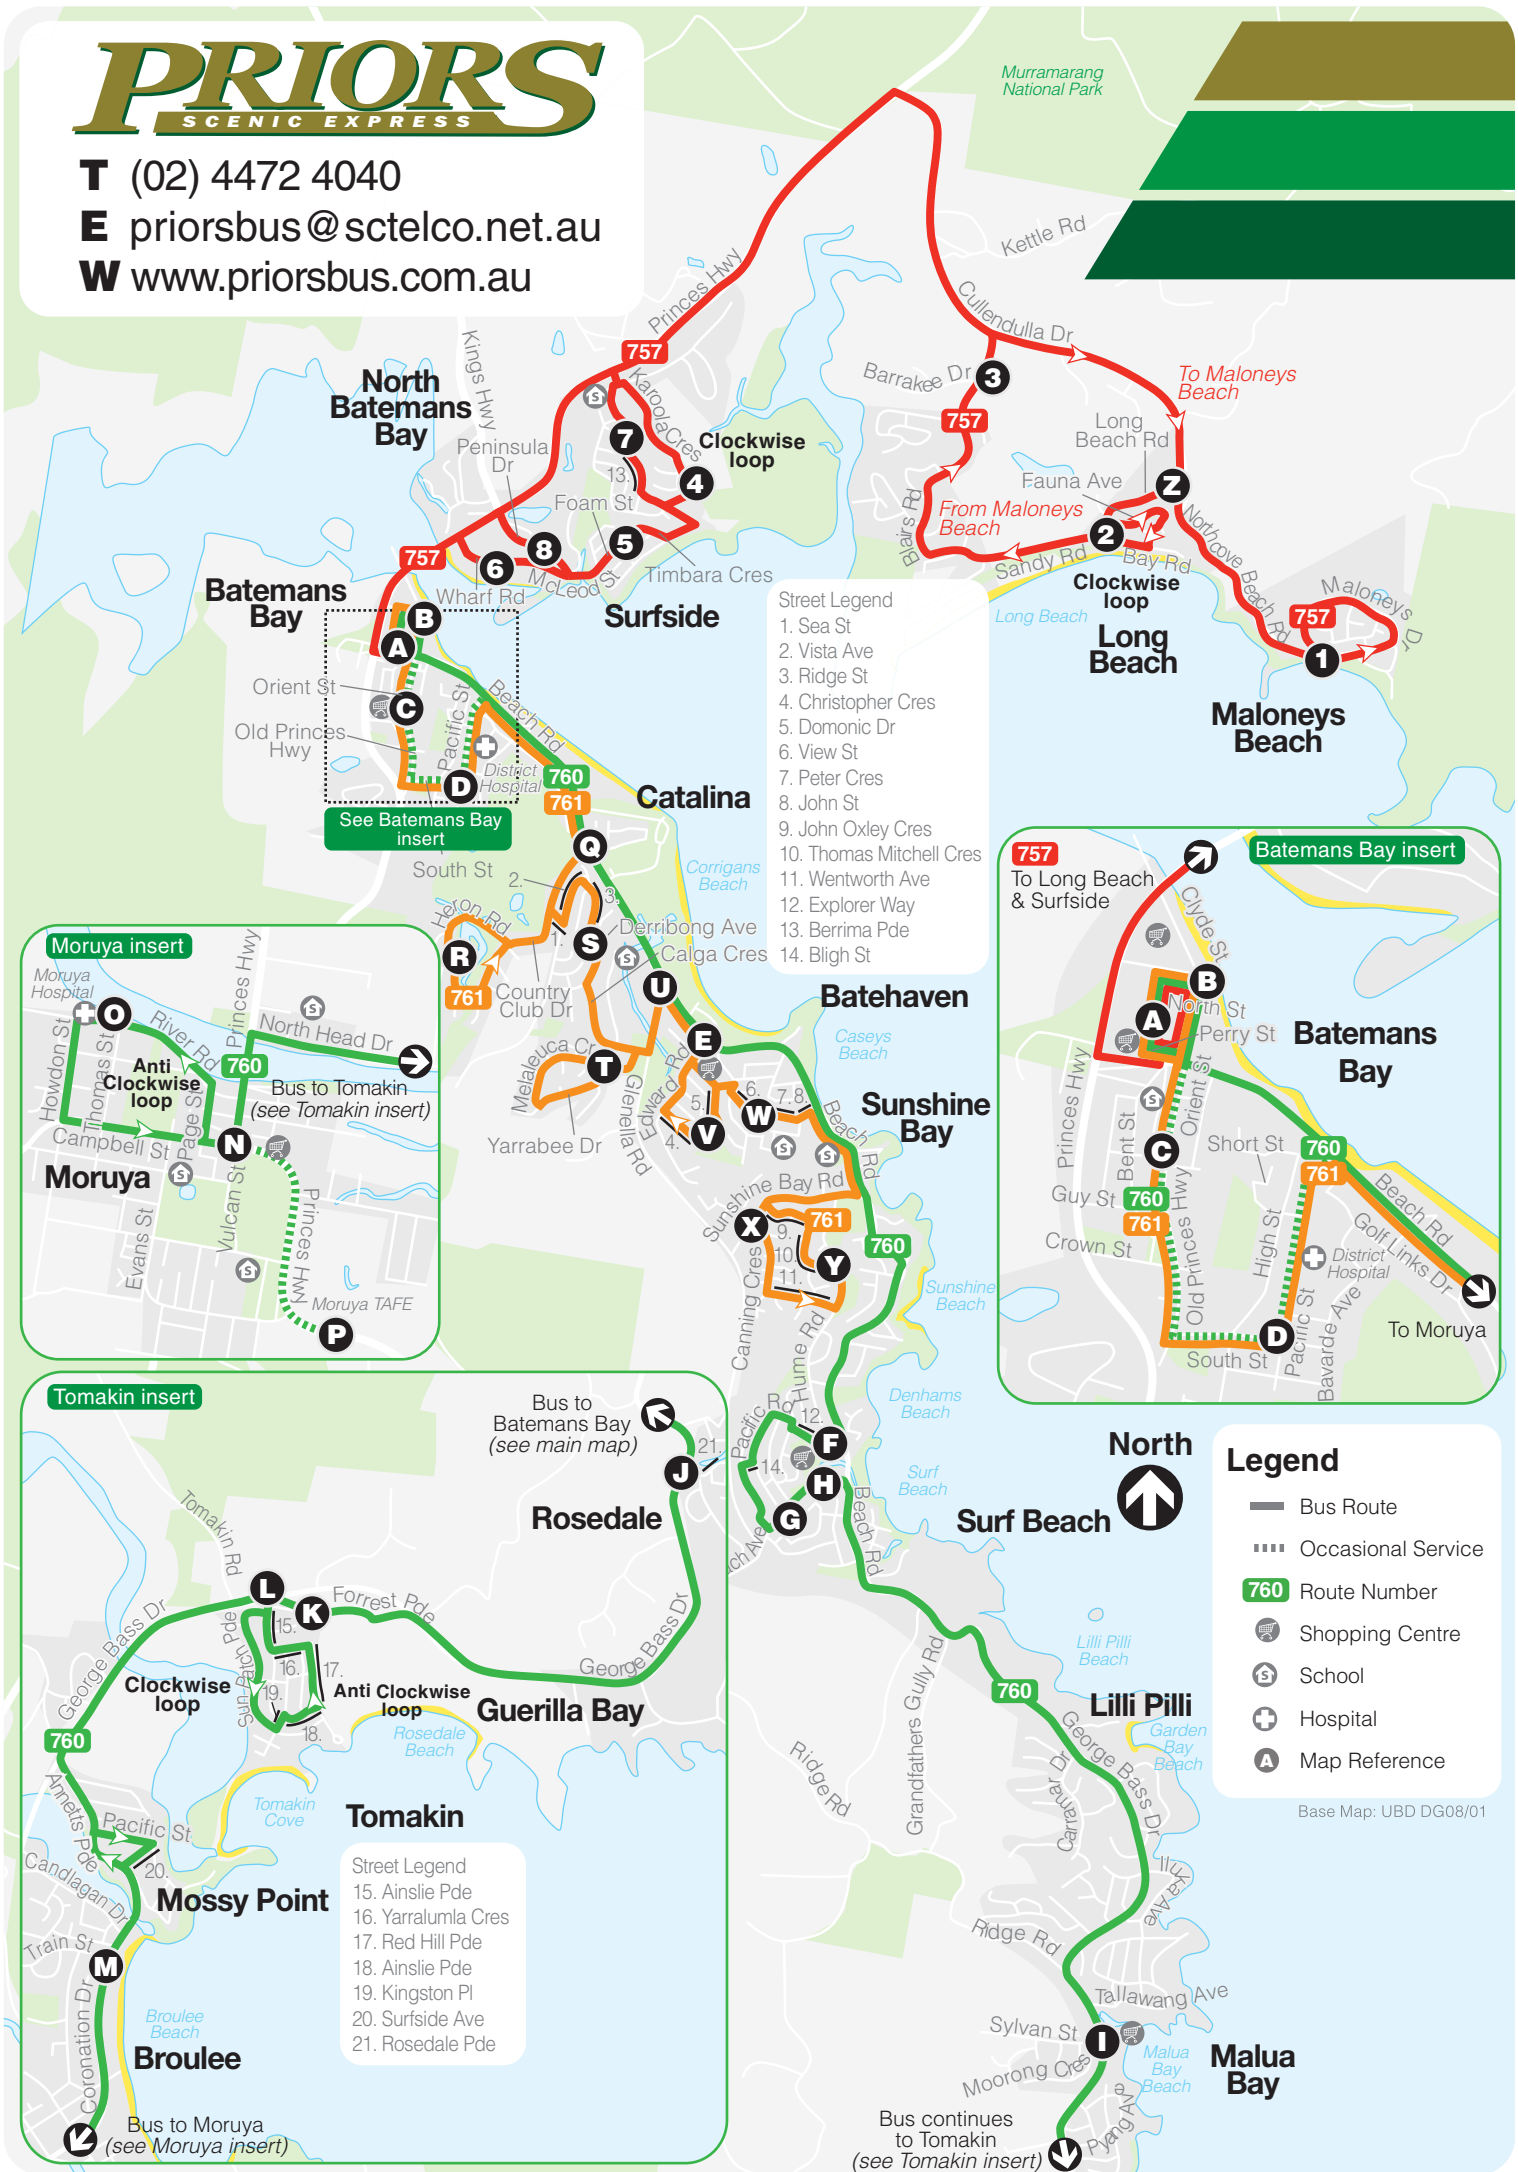

PRIORS

SCENIC EXPRESS

T (02) 4472 4040

E priorsbus@sctelco.net.au

W www.priorsbus.com.au

1. **Street Legend**
1. Sea St
  2. Vista Ave
  3. Ridge St
  4. Christopher Cres
  5. Domicic Dr
  6. View St
  7. Peter Cres
  8. John St
  9. John Oxley Cres
  10. Thomas Mitchell Cres
  11. Wentworth Ave
  12. Explorer Way
  13. Berrima Pde
  14. Bligh St

See Batemans Bay insert

Moruya insert

Anti Clockwise loop

Bus to Tomakin (see Tomakin insert)

Batemans Bay insert

To Long Beach & Surfside

To Moruya

Tomakin insert

Bus to Batemans Bay (see main map)

Clockwise loop

Anti Clockwise loop

Bus to Moruya (see Moruya insert)

1. **Legend**
2. Bus Route
   - ⋯ Occasional Service
   - 760 Route Number
   - 🛍 Shopping Centre
   - 🎓 School
   - 🏥 Hospital
   - A Map Reference

Base Map: UBD DG08/01