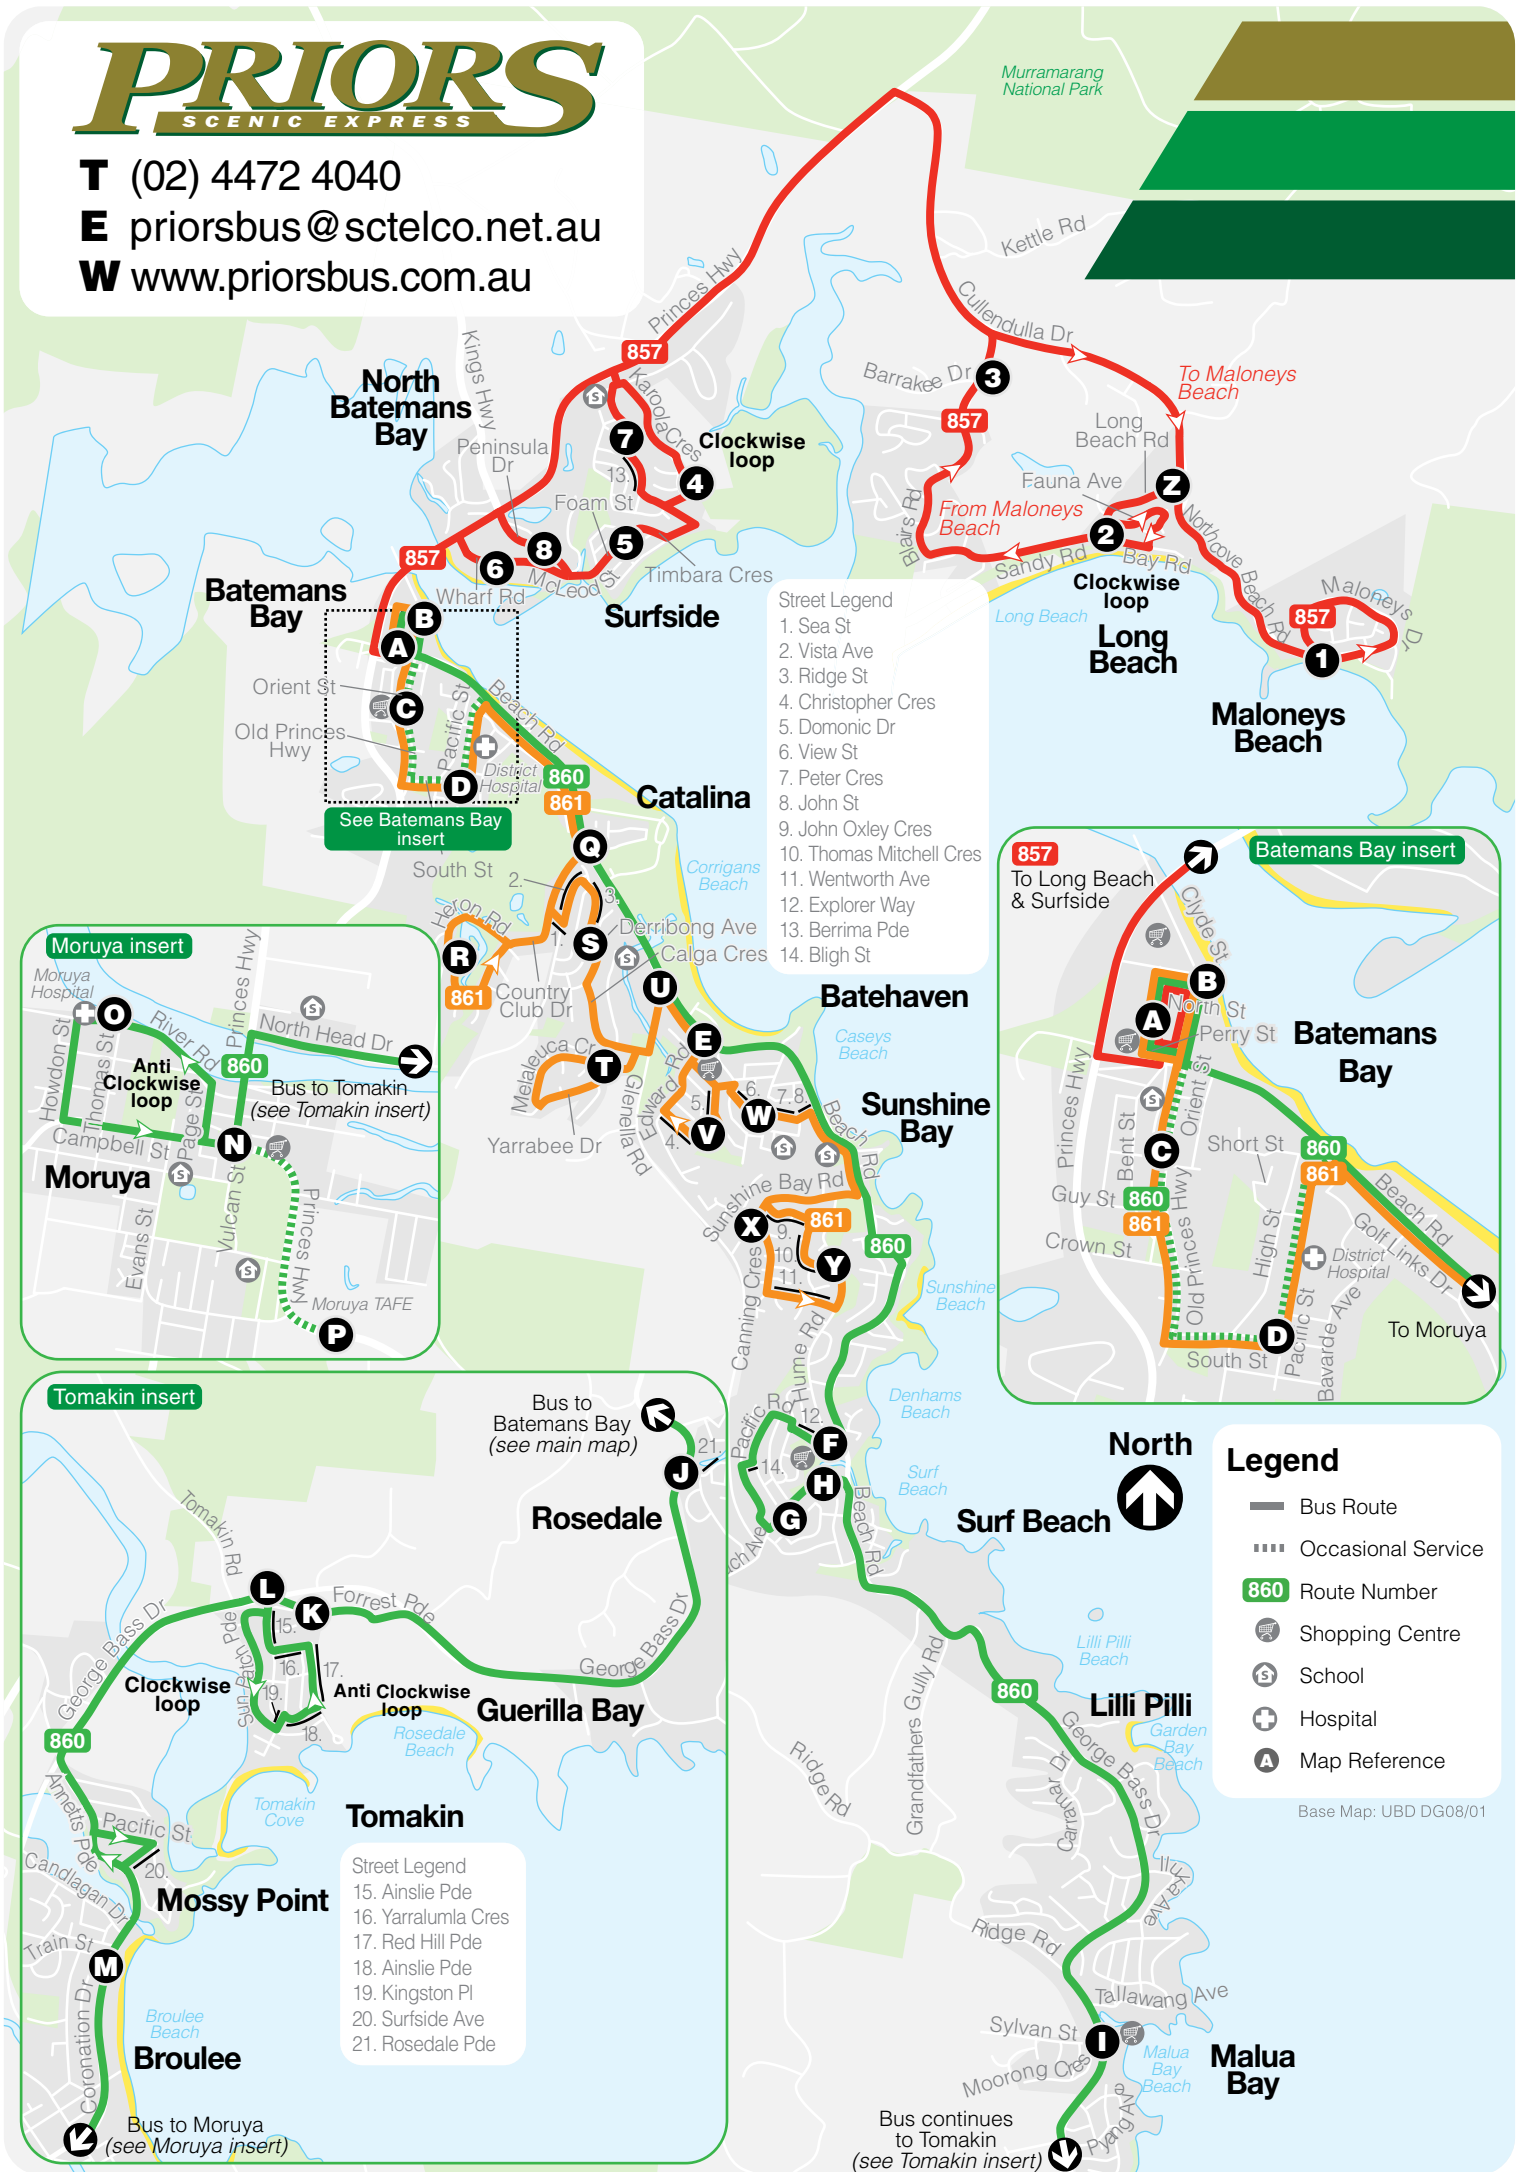

PRIORS

SCENIC EXPRESS

T (02) 4472 4040

E priorsbus@sctelco.net.au

W www.priorsbus.com.au

1. **Street Legend**
1. Sea St
  2. Vista Ave
  3. Ridge St
  4. Christopher Cres
  5. Domicnic Dr
  6. View St
  7. Peter Cres
  8. John St
  9. John Oxley Cres
  10. Thomas Mitchell Cres
  11. Wentworth Ave
  12. Explorer Way
  13. Berrima Pde
  14. Bligh St

See Batemans Bay insert

Moruya insert

Anti Clockwise loop

Bus to Tomakin (see Tomakin insert)

Batemans Bay insert

To Long Beach & Surfside

To Moruya

Tomakin insert

Bus to Batemans Bay (see main map)

Clockwise loop

Anti Clockwise loop

Bus to Moruya (see Moruya insert)

Street Legend

15. Ainslie Pde
16. Yarralumla Cres
17. Red Hill Pde
18. Ainslie Pde
19. Kingston Pl
20. Surfside Ave
21. Rosedale Pde

1. **Legend**
2. Bus Route
   - ⋯ Occasional Service
   - 860 Route Number
   - 🛍 Shopping Centre
   - 🎓 School
   - 🏥 Hospital
   - A Map Reference

Base Map: UBD DG08/01